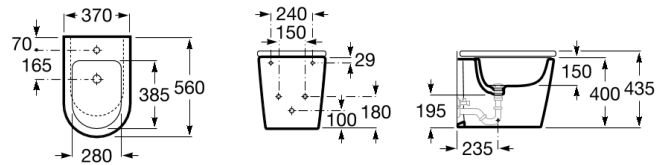

INSPIRA

ROUND - Back to wall vitreous china bidet

DIMENSIONS

Length	370 mm
Width	560 mm
Height	400 mm

COLOURS AND FINISHES

PRICE (VAT INCLUDED)

£657.91

TECHNICAL DRAWINGS

FEATURES

- Back-to-wall
- Bidet capacity (l): 7.2
- Cover: Cover not included
- Distance between water inlets (mm): 150
- Fixing kit: Included
- Installation type: Floor-standing
- Shape: Round
- Taphole configuration: 1 taphole
- Water inlet height (mm): 180

INCLUDES

COMPATIBLE WITH

Inspira

Three shapes, multiple combinations, ample possibilities. This vitreous china and furniture collection, with 3 design lines -Round (round), Soft (with soft angles) and Square (square)-, which can be perfectly combined, will bring life to bathroom spaces in any style.